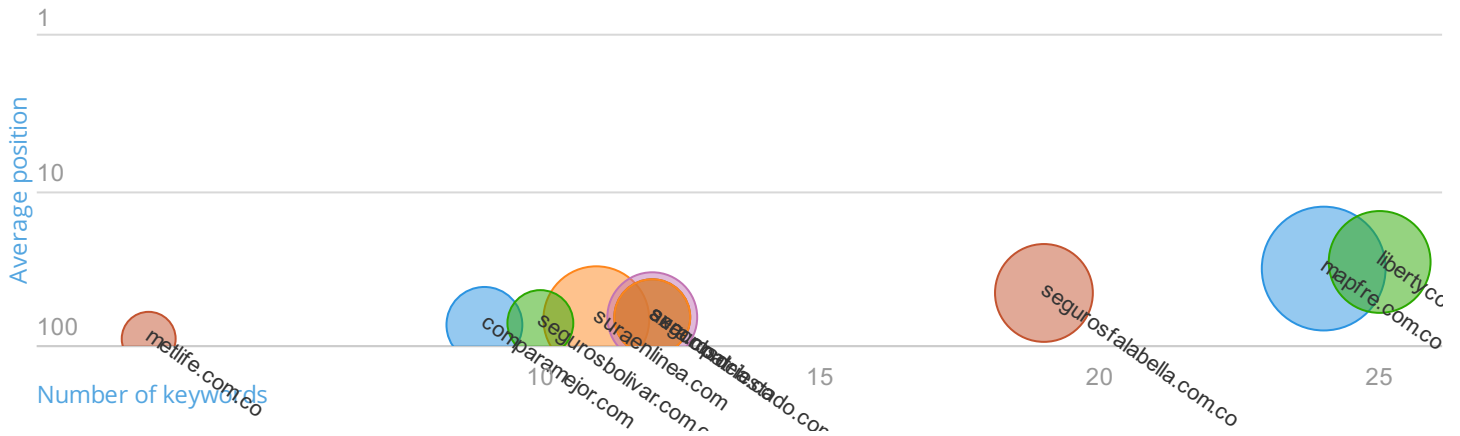

Rankings in Top 100

Domain	Keywords	New	Improved	Lost	Declined
mapfre.com.co	30 	0	5	0	8
libertycolombia.com.co	30 	0	11	0	12
axacolpatia.co	28 	0	11	0	13
segurosfalabella.com.co	22 	0	8	0	7
suraenlinea.com	15 	0	5	0	4

Position Tracking: Competitors discovery (organic)

Competition map

Competitors Discovery

Domain	Visibility ▼	Keywords	Avg. position
1 mapfre.com.co		24	32.117647±43
2 suraenlinea.com		11	68.235294±45
3 libertycolombia.com.co		25	29.647059±42
4 segurosfalabella.com.co		19	46.764706±47