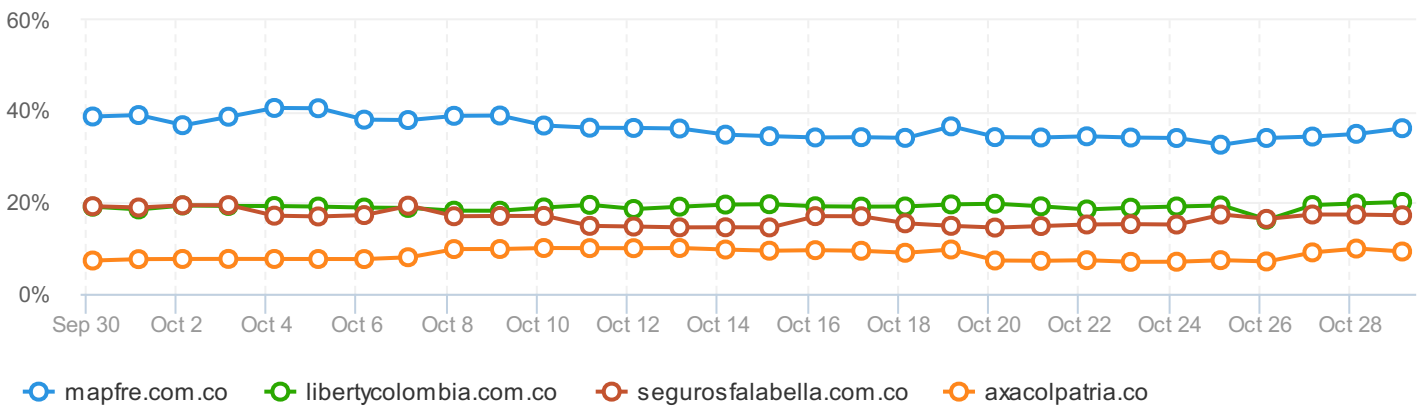

Position Tracking: Overview & Competitors Discovery (MAPFRE Colombia)

MAPFRE Colombia

Position Tracking: Overview (organic)

Campaign: Mapfre Colombia
Tracking URL: mapfre.com.co
Location: Colombia
Device: desktop
Number of keywords: 34
Date range: 23 Oct 17 - 29 Oct 17
Tags: none
Filters: none
Local pack: Include local pack rankings
Top stories: Exclude top stories rankings
Blacklist: aig.com.co, segurosexito.com
Depth: 10

Visibility

Rankings Distribution

Domain	Visibility	Change
mapfre.com.co	36.33%	-2.57%
suraenlinea.com	22.26%	0.30%
libertycolombia.com.co	20.15%	1.04%
segurosfalabella.com.co	17.24%	-1.98%
axacolpatria.co	9.28%	1.97%